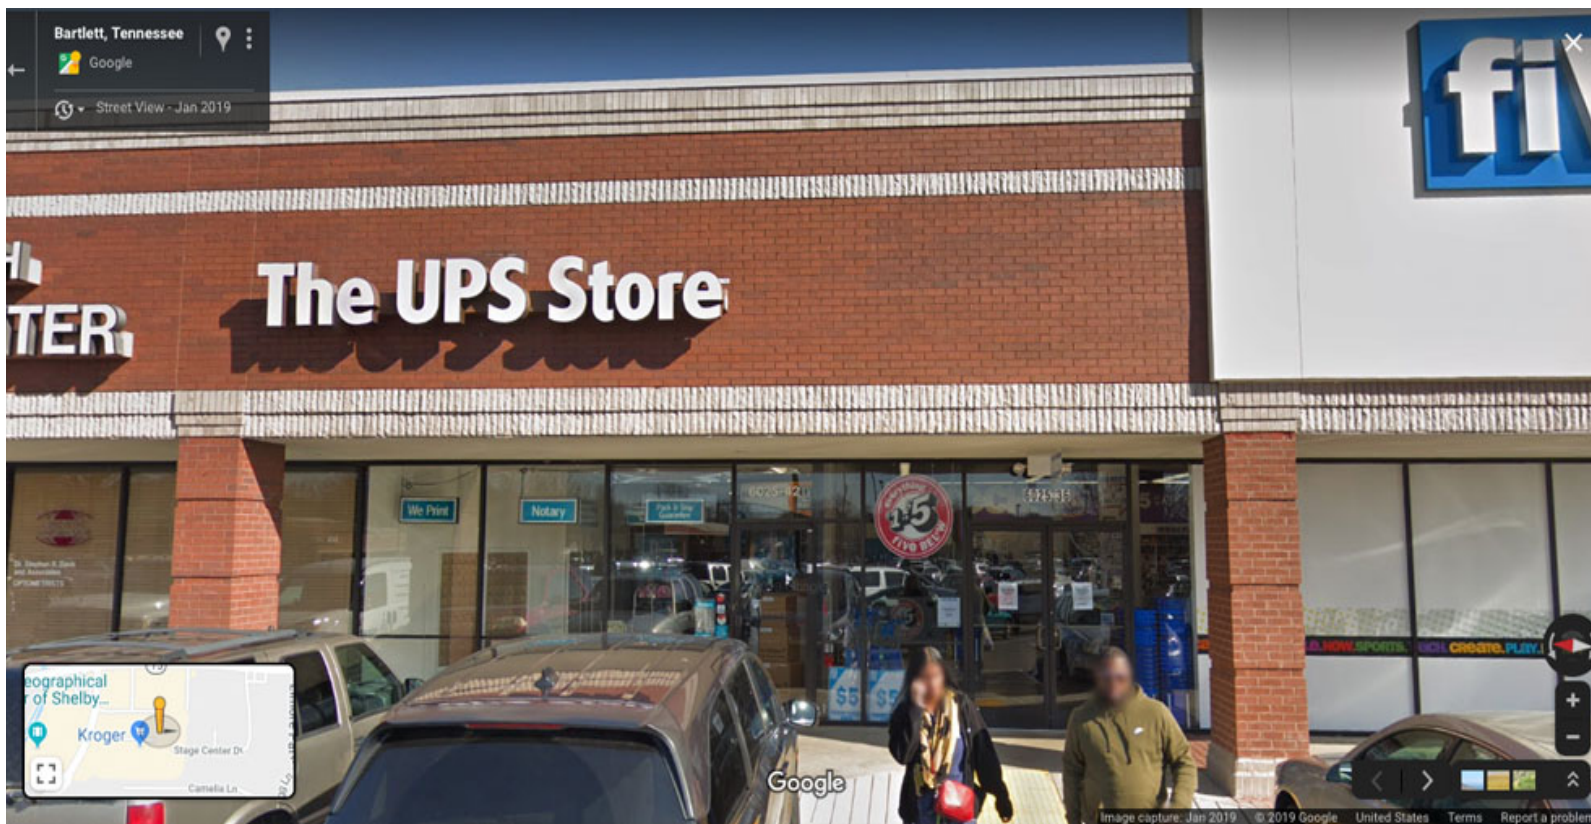

6025 Stage Rd STE 42-306, Bartle

This is the pen point and the satellite view., but when you go to the street view (below) you then see the actual address matches the UPS store door address.

**FMCSA** requires the authority process agent to state where they maintain a physical office / physical address to identify where their safety records are stored. **This cannot be a mailing address because when the FMCSA wants to do a safety audit, this is the address they'll show up at.**

6025 Stage Rd STE 42-306, Bartle

6025 Stage Rd STE 42-306  
Bartlett, TN 38134

- Directions
- Save
- Nearby
- Send to your phone
- Share

- Add a missing place
- Add your business
- Add a label

LZ Trans physical location address: 6025 STAGE RD STE 42-306  
BARTLETT, TN 38134