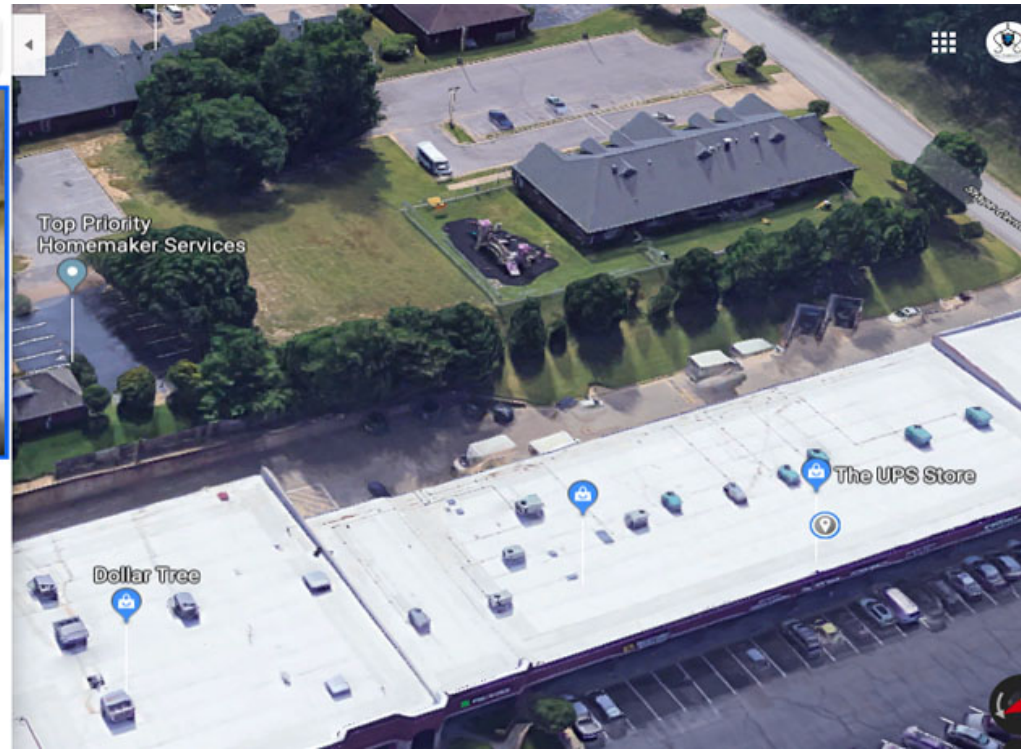

6025 Stage Rd STE 42-306, Bartle

This is the pen point and the satellite view., but when you go to the street view (below) you then see the actual address matches the UPS store door address.

**FMCSA** requires the authority process agent to state where they maintain a physical office / physical address to identify where their safety records are stored. **This cannot be a mailing address because when the FMCSA wants to do a safety audit, this is the address they'll show up at.**

6025 Stage Rd STE 42-306, Bartle

6025 Stage Rd STE 42-306  
Bartlett, TN 38134

- Directions
- Save
- Nearby
- Send to your phone
- Share

- Add a missing place
- Add your business
- Add a label

LZ Trans physical location address: 6025 STAGE RD STE 42-306  
BARTLETT, TN 38134