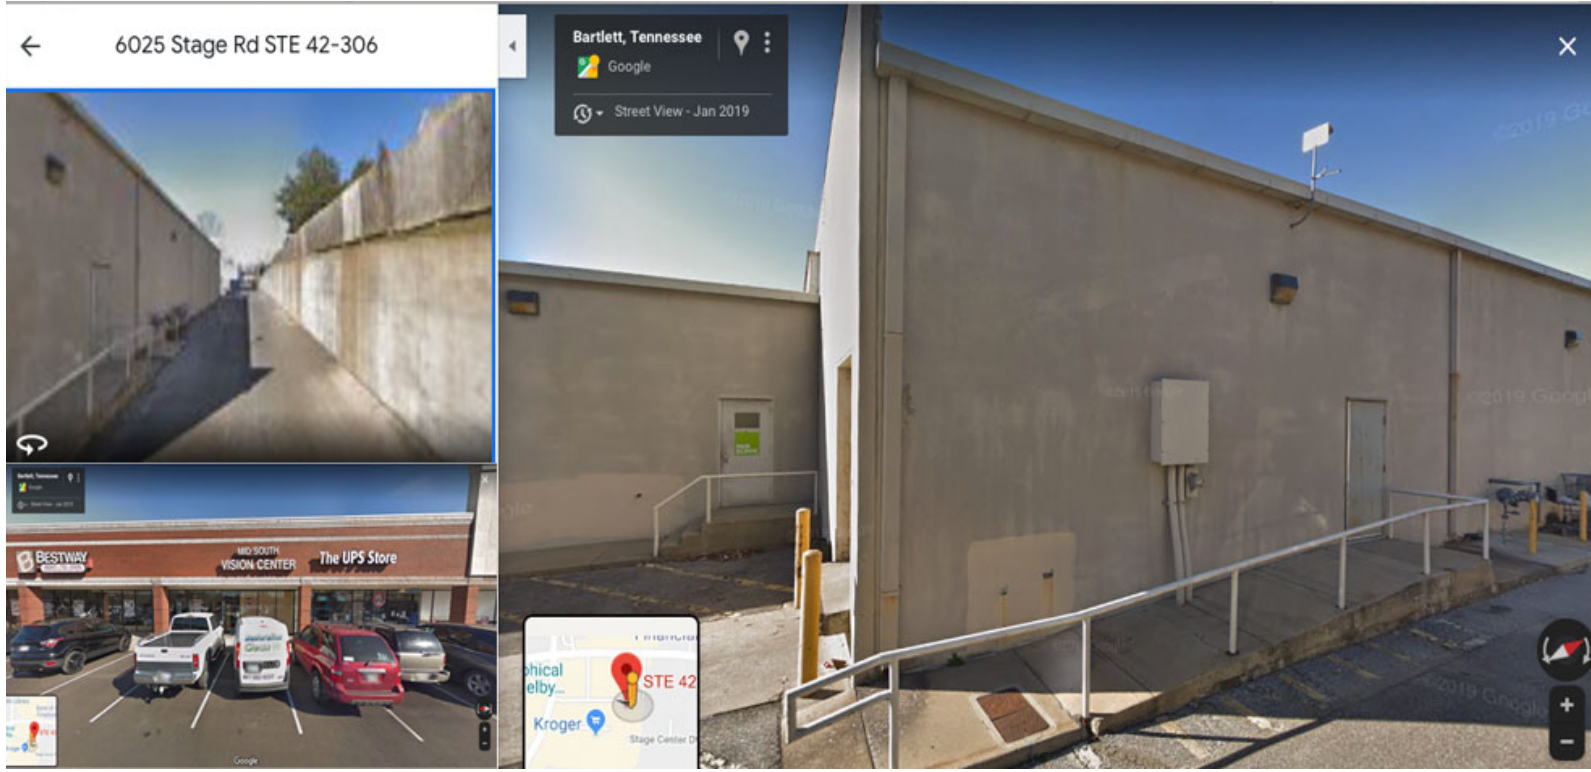

6025 Stage Rd STE 42-306, Bartle

This is the pen point and the satellite view., but when you go to the street view (below) you then see the actual address matches the UPS store door address.

**FMCSA** requires the authority process agent to state where they maintain a physical office / physical address to identify where their safety records are stored. **This cannot be a mailing address because when the FMCSA wants to do a safety audit, this is the address they'll show up at.**

6025 Stage Rd STE 42-306, Bartle

6025 Stage Rd STE 42-306  
Bartlett, TN 38134

- Directions
- Save
- Nearby
- Send to your phone
- Share

- Add a missing place
- Add your business
- Add a label

LZ Trans physical location address: 6025 STAGE RD STE 42-306  
BARTLETT, TN 38134