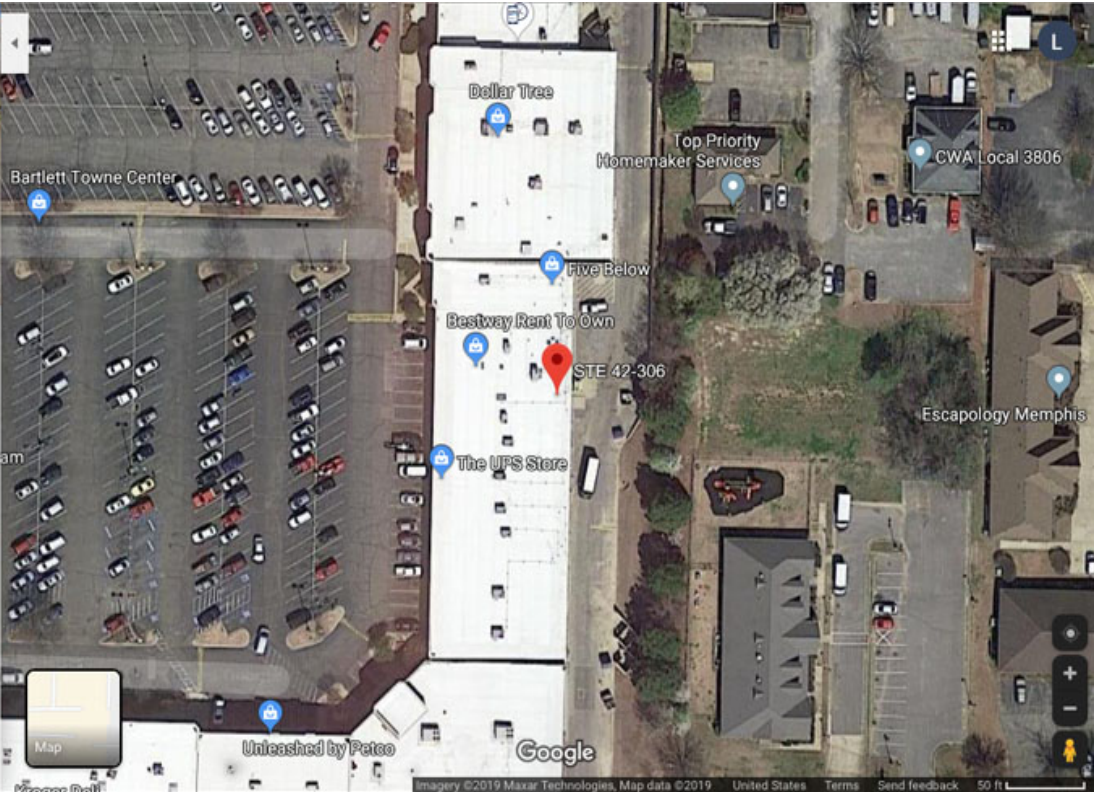

6025 Stage Rd STE 42-306, Bartle

This is the pen point and the satellite view., but when you go to the street view (below) you then see the actual address matches the UPS store door address.

**FMCSA** requires the authority process agent to state where they maintain a physical office / physical address to identify where their safety records are stored. **This cannot be a mailing address because when the FMCSA wants to do a safety audit, this is the address they'll show up at.**

6025 Stage Rd STE 42-306, Bartle

6025 Stage Rd STE 42-306  
Bartlett, TN 38134

- Directions
- Save
- Nearby
- Send to your phone
- Share

- Add a missing place
- Add your business
- Add a label

LZ Trans physical location address: 6025 STAGE RD STE 42-306  
BARTLETT, TN 38134